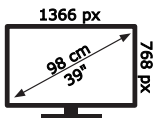

ENERG

ORAVA

LT-1019 LED A211SA

36 kWh/1000h

50553071