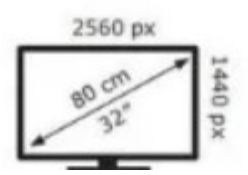

PHILIPS

32M2C5500W

32 kWh/1000h

ABCDEF**G**
HDR
65 kWh/1000h

2016/2017