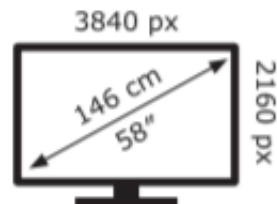

ENERG 

Panasonic

TX-58HX810E

85 kWh/1000h

ABCDEF**G**

136 kWh/1000h

2019/2013

TQF0EA0475