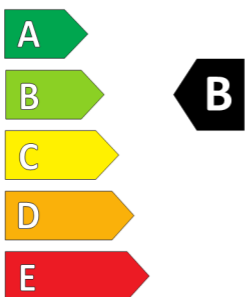

GOOD YEAR

ENERG

GOODYEAR

543288

215/60R16 95V

C1

2020/740

543288