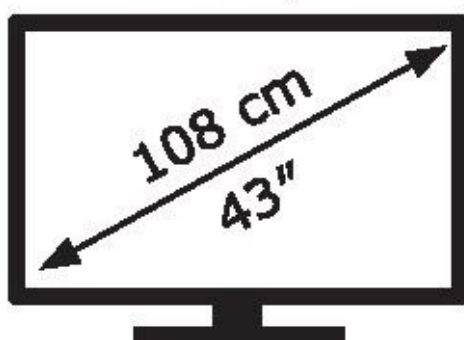

ENERGY

LG Electronics

43NANO783QA

54 kWh/1000h

ABCDEF**G**

82 kWh/1000h

3840 px

2160 px