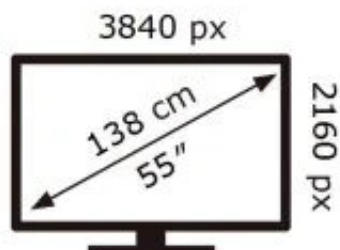

ENERG

SAMSUNG

QE55Q60AAU

77 kWh/1000h

ABCDEF **G**

140 kWh/1000h

2019/2013