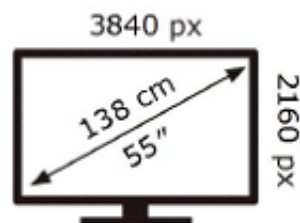

ENERG

SAMSUNG

QE55Q65TAU

103 kWh/1000h

ABCDEF **G**

113 kWh/1000h

2019/2013