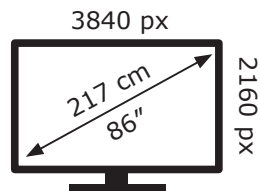

ENERGY

LG Electronics

86NANO913NA

206 kWh/1000h

ABCDEF**G**

288 kWh/1000h

2019/2013