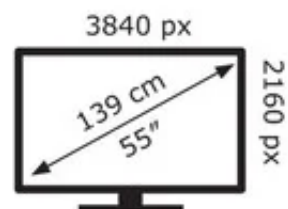

ENERG ⚡

Panasonic

TX-55HX900E

74 kWh/1000h

ABCDEF**G**

125 kWh/1000h

2019/2013