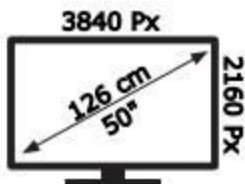

ENERG

JVC

LT-50VU6905

71 kWh/1000h

ABCDEF **G**

98 kWh/1000h

50549931

2019/2013