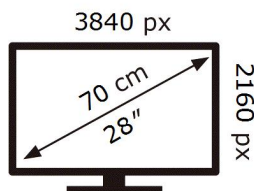

ENERG

SAMSUNG

U28R550UQU

41 kWh/1000h

ABCDEF **G**

HDR

45 kWh/1000h

2019/2013