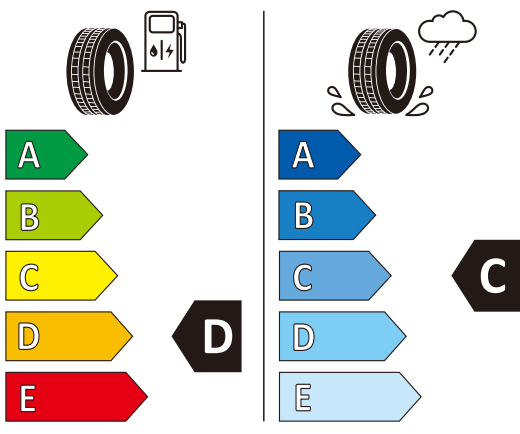

ROYAL PERFORMANCE

235/50ZR18 101W XL

ROYAL BLACK

2R283H1

235/50ZR18 101 W

C1

2020/740