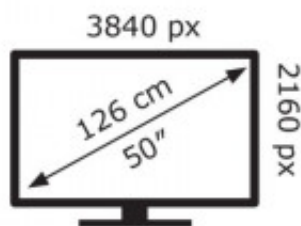

# ENERG

Panasonic

TX-50HXW584

**71** kWh/1000h

ABCDEF**G**

**98** kWh/1000h

2019/2013