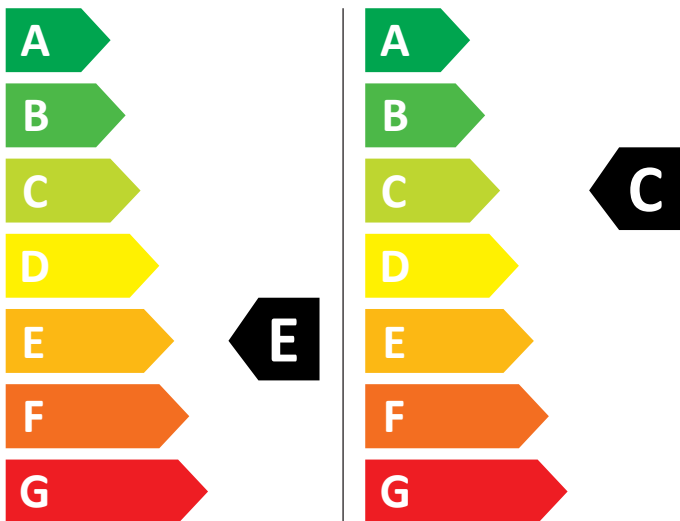

# ENERG

AEG

L7WBG68W 914603830

250 kWh / 100

63 kWh / 100

4,0 kg

8,0 kg

55 L