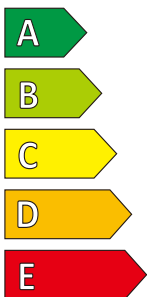

COMPASAL

SMACHER

205/45ZR17

88W XL

ENERG

COMPASAL

3CL120H1

205/45ZR17 88 W

C1