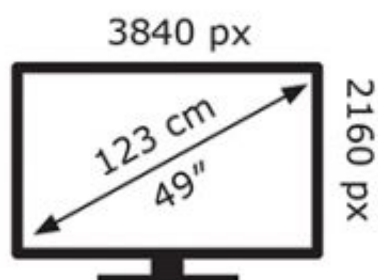

ENERG

ORION

49SA20UHD

84 kWh/1000h

ABCDEF **G**

84 kWh/1000h

2019/2013