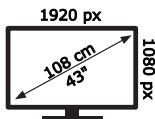

ENERG

HYUNDAI

FLJ43854GSMART

42 kWh/1000h

ABCDEF**E**FG

42 kWh/1000h

50605193