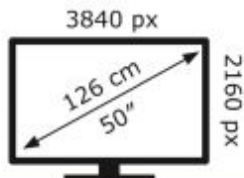

ENERG

LG Electronics

50NANO753PA

79 kWh/1000h

ABCDEF**G**

102 kWh/1000h

2019/2013