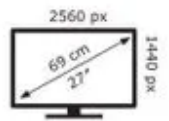

MSI

Modern MD272QP

26 kWh/1000h

enb1002