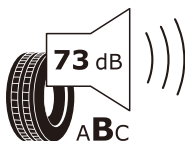

ROYAL PERFORMANCE

255/60R17 110V XL

ENERGY

ROYAL BLACK

2R330H1

255/60R17 110 V

C1

D

C

2020/740