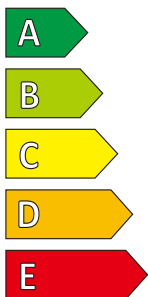

ROYAL PERFORMANCE

255/60R17 110V XL

ENERGY

ROYAL BLACK

2R330H1

255/60R17 110 V

C1

D