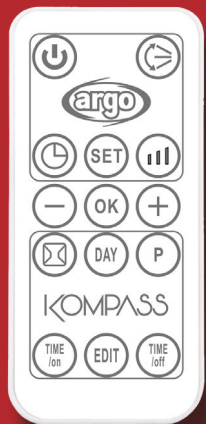

LED DISPLAY