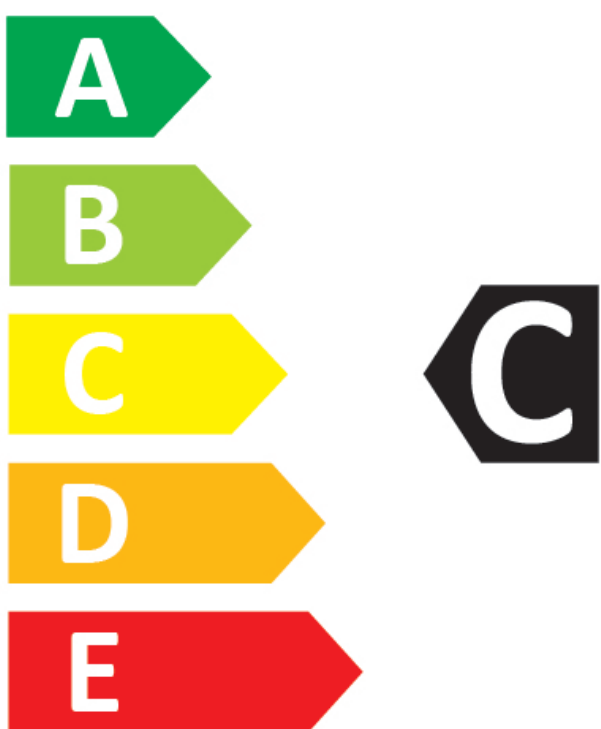

SeasonX TA01

205/65R15 99V

For Europe EAN

For USA UPC

ENERG ⚡

TRIANGLE

CBPTRTA120G15VFJ

205/65R15 99 V

C1

2020/740