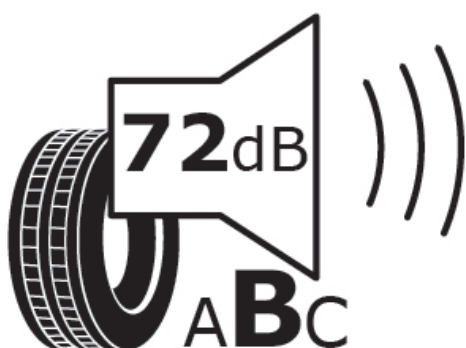

SeasonX TA01

205/65R15 99V

For Europe EAN

For USA UPC

ENERG ⚡

TRIANGLE

CBPTRTA120G15VFJ

205/65R15 99 V

C1

2020/740