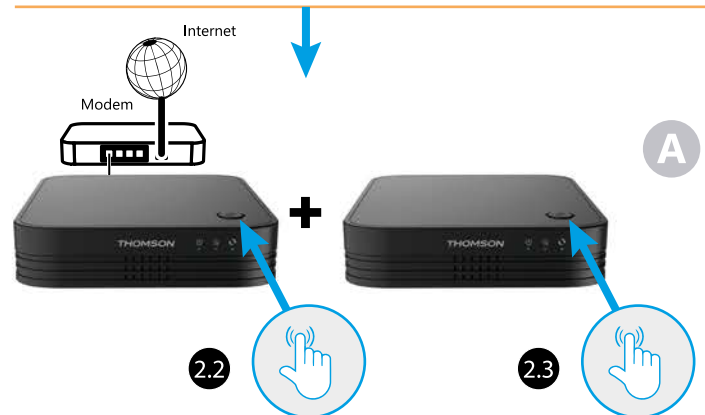

THM1200-ADD

WI-FI MESH ADD-ON 1200

MESH 1200 MBPS

Installation Instructions
Installationsanleitung
Instructions d'installation
Istruzioni per l'installazione
Instrucciones de instalación
Instruções de instalação
Installatie instructies
Installationsvejledning
Installasjonsinstruksjon
Installationsanvisning
Telepitési Utasítás

Pokyny pro instalaci
Inštaláčn  pokyny
Instrukcja instalacji
Upute za postavljanje
Инструкци за инсталиране
Instru iuni de instalare
Οδηγίες εγκατάστασης
Kurulum Kılavuzu
Инструкци по установке
Інструкції з встановлення

mythomson.com

A

1x

1x

1x

1

2