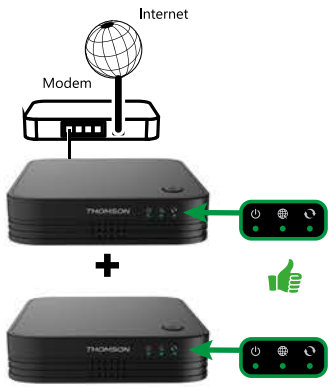

A

← → ↻ | <http://thm1200.mesh>

mesh manager

THOMSON

Name  
admin

Password  
admin

Your administrator password default is "admin".

SE CONNECTER