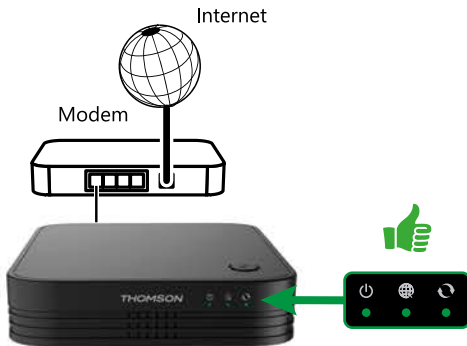

THM1200-ADD

WI-FI MESH ADD-ON 1200

MESH 1200 MBPS

Installation Instructions
Installationsanleitung
Instructions d'installation
Istruzioni per l'installazione
Instrucciones de instalación
Instruções de instalação
Installatie instructies
Installationsvejledning
Installasjonsinstruksjon
Installationsanvisning
Telepitési Utasítás

Pokyny pro instalaci
Inštaláčn  pokyny
Instrukcja instalacji
Upute za postavljanje
Инструкци за инсталиране
Instru iuni de instalare
Οδηγίες εγκατάστασης
Kurulum Kılavuzu
Инструкци по установке
Інструкції з встановлення

mythomson.com

A

1x

1x

1x

1

2