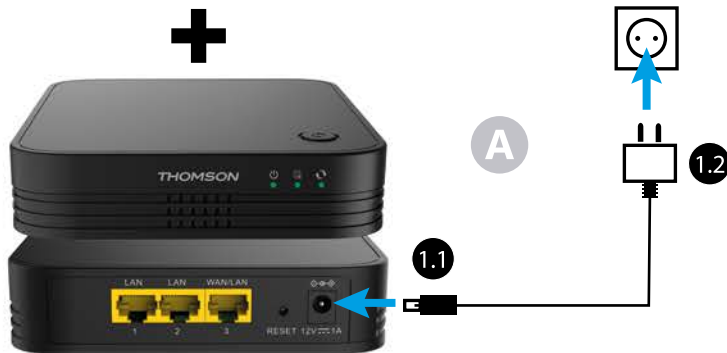

THM1200-ADD

WI-FI MESH ADD-ON 1200

MESH 1200 MBPS

Installation Instructions
Installationsanleitung
Instructions d'installation
Istruzioni per l'installazione
Instrucciones de instalación
Instruções de instalação
Installatie instructies
Installationsvejledning
Installasjonsinstruksjon
Installationsanvisning
Telepitési Utasítás

Pokyny pro instalaci
Inštaláčn  pokyny
Instrukcja instalacji
Upute za postavljanje
Инструкци за инсталиране
Instru iuni de instalare
Οδηγίες εγκατάστασης
Kurulum Kılavuzu
Инструкци по установке
Інструкції з встановлення

mythomson.com

A

1x

1x

1x

1

2