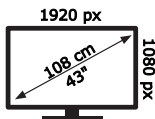

ENERG

ORAVA

LT-1099 LED A181SC

42 kWh/1000h

ABCDEF **G**

60 kWh/1000h

50599193