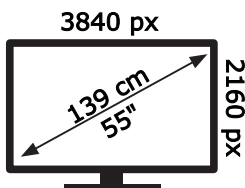

ENERG

HITACHI

55HAK5350

82 kWh/1000h

ABCDEF **G**

82 kWh/1000h

50611861