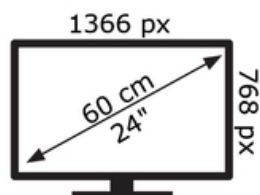

ENERGY

Panasonic

TX-24JS350E

22 kWh/1000h

ABCDEF **G**

32 kWh/1000h

50555263

2019/2013