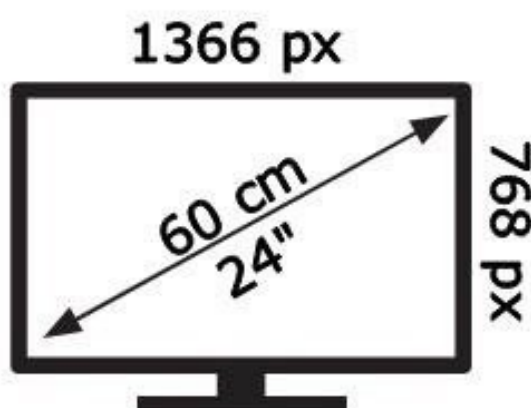

ENERG

TOSHIBA

24WL3C63DG

22 kWh/1000h

ABCDEF **G**

32 kWh/1000h

50597019