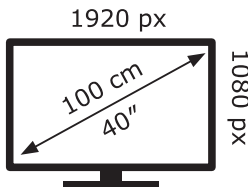

ENERG

STRONG

SRT 40FD5553

39 kWh/1000h

ABCDEF**G**

39 kWh/1000h

2019/2013