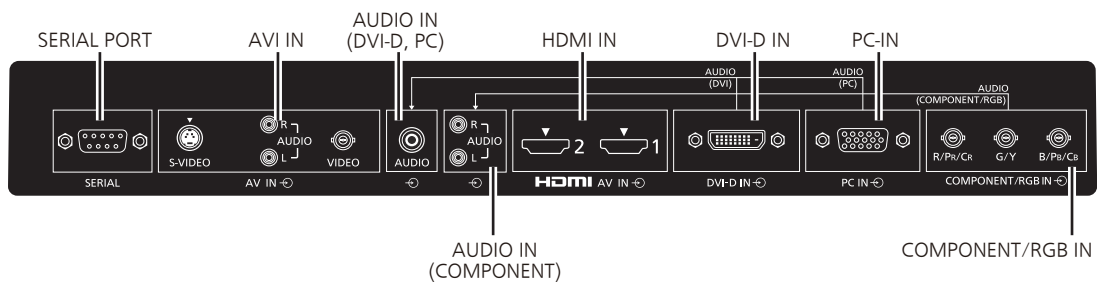

CONNECTION TERMINAL