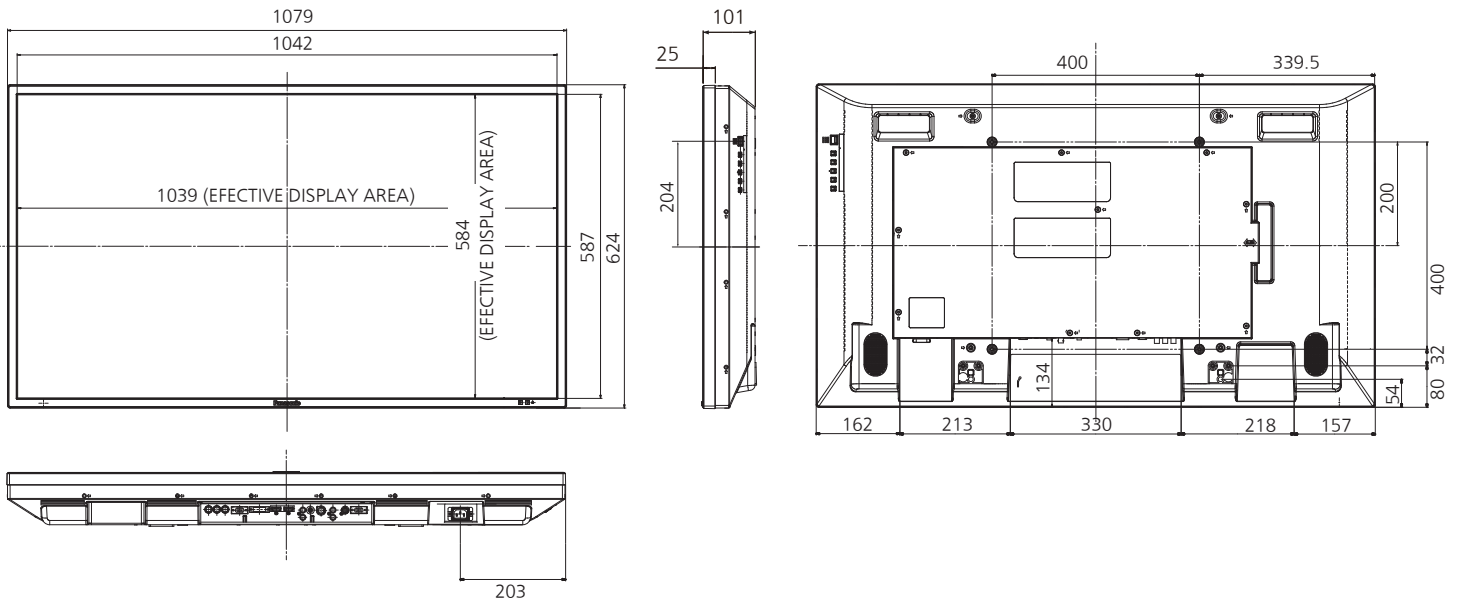

MAIN FEATURE

Multi-Screen System	2 x 2, 3 x 3, 4 x 4, 5 x 5 n x m (max 5 x 5)
Power-on Delay	Yes
Seam Hides Video Off Mode	Yes
Digital Zoom	x2, x3, x4
1:1 Pixel mode	Yes
Automatic Picture Position	Yes
Screen Saver	Yes
Power Management	Yes (PC and DVI input compatible)
Power Save Mode	Yes
Auto Power Off	Yes
Standby Power Save Mode	Yes
Brightness sensor	Yes
Input lock	Yes
Button lock	Yes
Maximum volume level	Yes
Remote user level	Yes

OPTIONAL ACCESSORIES

Pedestal	TY-STLF20

DIMENSIONS

Cautions: This drawing is not a scale
Units : mm