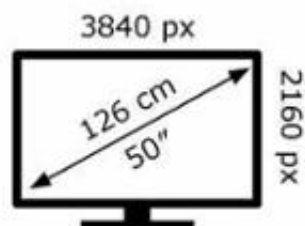

ENERG 

Panasonic

TX-50JX800E

78 kWh/1000h

ABCDEF**G**

108 kWh/1000h

2019/2013