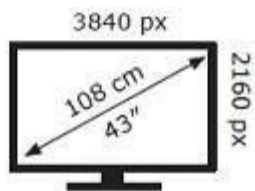

ENERG 

Hisense

43E7KQ

54 kWh/1000h

ABCDEF**G**

82 kWh/1000h

2019/2013