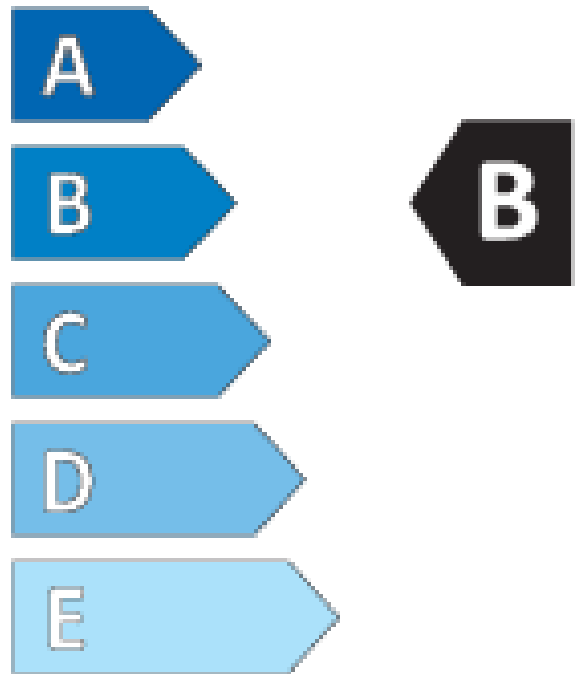

# ENERG

Continental

0358823

225/65 R 17 106 V XL

C1

2020/740