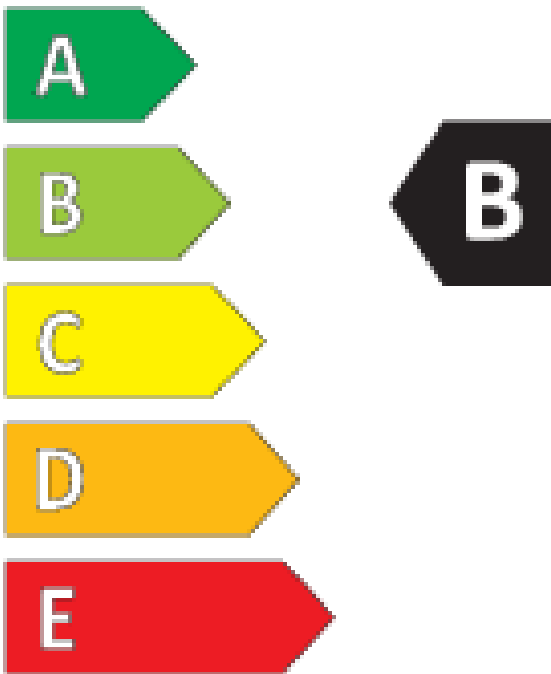

# ENERG

Continental

0358823

225/65 R 17 106 V XL

C1

2020/740