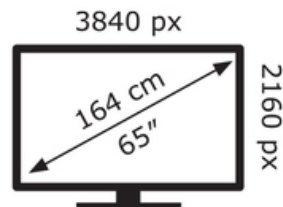

# ENERG

LG Electronics

65NANO763QA

**111** kWh/1000h

ABCDEF**G**

**158** kWh/1000h

2019/2013