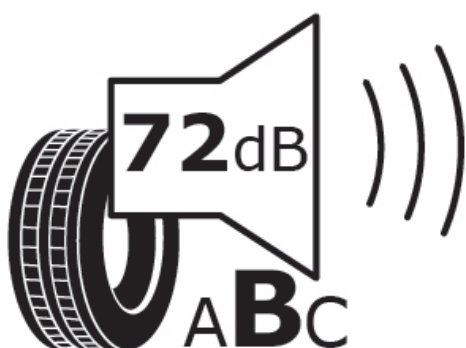

Season^X TA01

225/55R17 101W

For Europe EAN

For USA UPC

ENERG[⚡]

TRIANGLE

CBPTRTA122J17WFJ

225/55R17 101 W

C1

2020/740