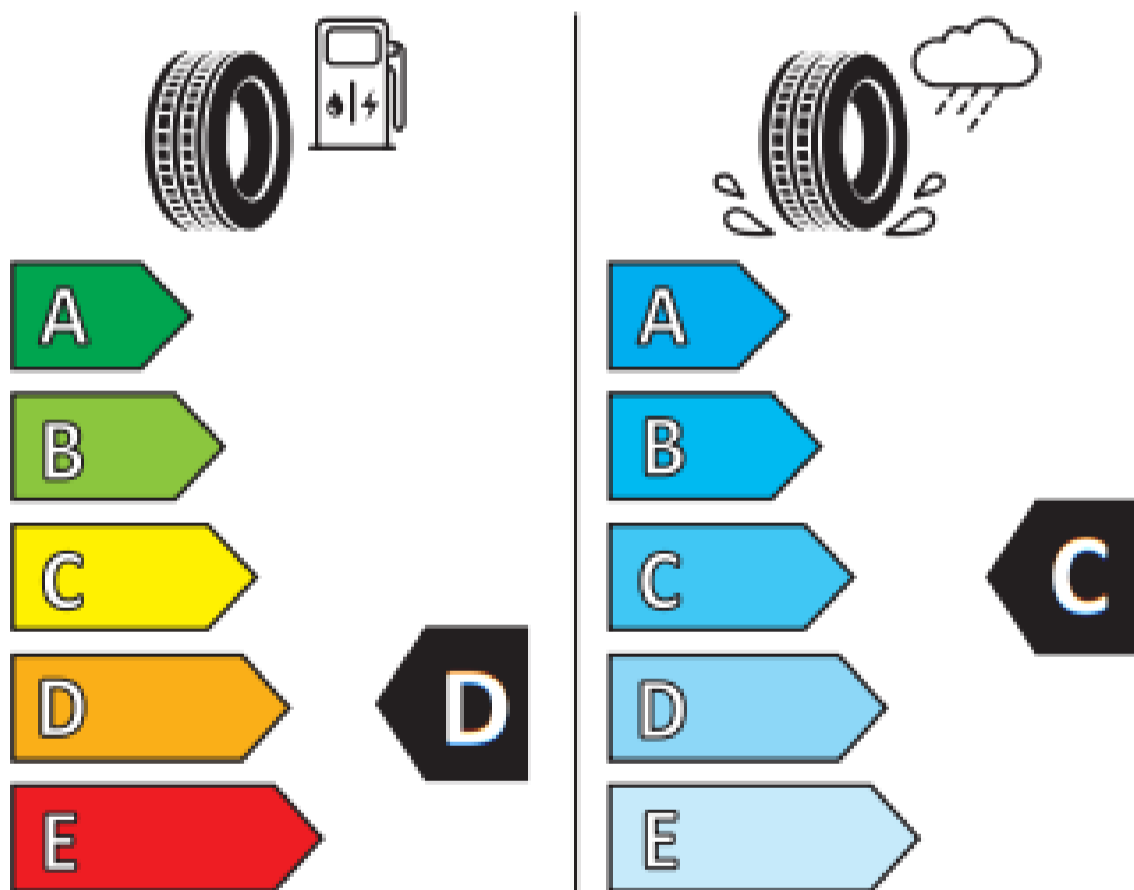

ULTRA ARZ4

205/45R16 87W XL

S.Q.P: Safety, Quality & Performance Go Together
UTQG 400AA

ENERG

ARIVO

2EAR064

205/45R16 87 W XL

C1