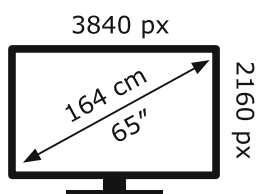

**ENERG** 

**METZ**

65MUC8500Z

**136** kWh/1000h

ABCDEF**G**

**136** kWh/1000h

2019/2013