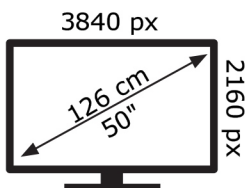

ENERG

TOSHIBA

50QA7D63DG

54 kWh/1000h

ABCDEF **G**

101 kWh/1000h

50640024

2019/2013