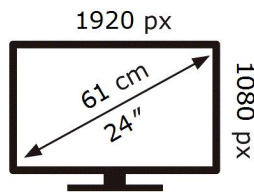

ENERG ⚡

SAMSUNG

S24A336NHU

14 kWh/1000h

2019/2013