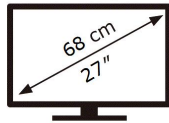

ENERGY

SAMSUNG

S27AG500NU

30 kWh/1000h

ABCDEF **G**

50 kWh/1000h

2560 px

1440 px