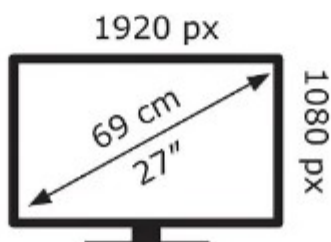

ENERG

MSI

G274F

21 kWh/1000h

ABCDEF**G**

39 kWh/1000h

2019/2011