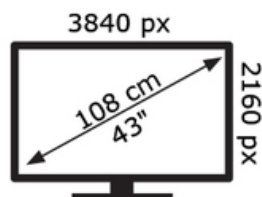

ENERGY

Panasonic

TX-43LX650E

51 kWh/1000h

ABCDEF **G**

92 kWh/1000h

2019/2013

50637699