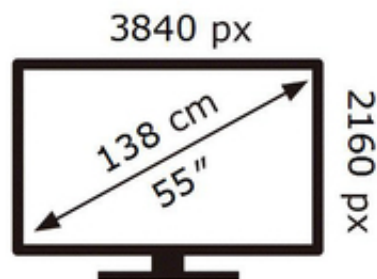

ENERG

SAMSUNG

QE55QN85AAT

77 kWh/1000h

ABCDEF **G**

162 kWh/1000h

2019/2013